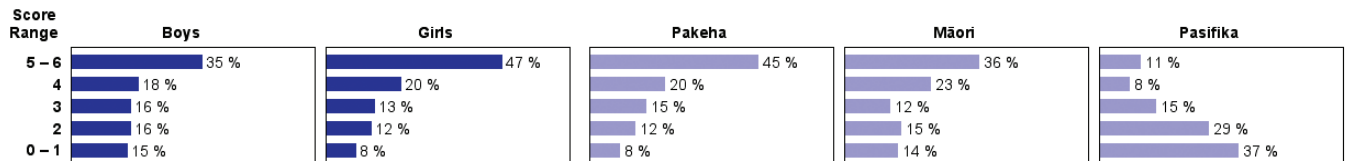

Year 8

Commentary:

It would have been better if the table which the students filled in was designed differently, either with column 3 (Redback and White-Tailed) omitted or with the word "only" added before the name of the spider in columns 1 and 2. Sixty percent of year 8 students and 20% of year 4 students scored more than half marks. Year 8 Pasifika students scored poorly compared to the other four subgroups.