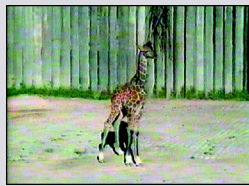

Baby Giraffe

Approach: Independent

Level: Year 4 and year 8

Resources: Video of a television news report on the birth of a baby giraffe.

The newest addition to Wellington Zoo has just made his first wobbly public appearance.

Giraffes are normally born at night, but this long legged fellow arrived prematurely in the afternoon. At a shade over 2 metres, he's tall for his age. Newborn giraffes usually step in at about 1.8m. The first son of parents Riki and Tiza, he doesn't yet have a name but the zoo says its likely to have an African flavour. He will be moved to Hamilton Zoo before he's a year old.

Questions/instructions

Imagine the picture of baby giraffe is going to be in the newspaper.

After watching the video, write a short news story to go with the photograph.

Use the information in the video for your story.

You will see the video two times.

Start the video now

% responses
y4 y8

Ability to catch attention, interest:	very good	3	6
	good	13	21
	moderate	35	48
	poor	49	25

Appropriate style/format features:

follows newspaper conventions

highly appropriate	1	6
quite appropriate	14	38
some appropriate	52	40
not appropriate	33	16

Factual content:	all correct & relevant	9	21
	mostly correct & relevant	23	40
	some partially correct	41	30
	very little or no correct information	27	9

Coherence:	good	27	39
	partial	52	49
	not at all coherent	21	12

TOTAL SCORE:

9-11	3	11
6-8	22	39
3-5	42	37
0-2	33	13

Commentary

Many students did not adopt a style or format appropriate to a newspaper article, or come up with an 'attention — capturing' opening. About 25 percent more year 8 than year 4 students performed at a quite high to high level.

HIGH RANGE